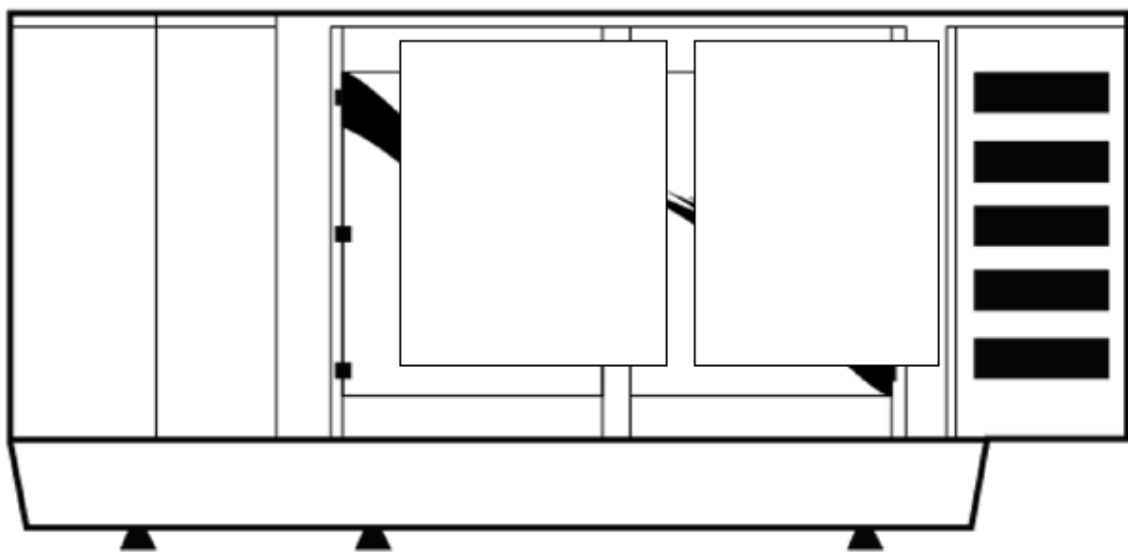

turcotr
export

- 4-Stroke Marine Cruise Service Type
- Marine Water-Cooled Diesel Engine
- Synchronous Type Rotary Diode Single Bed
- Marine Unsu ated Alternator
- Steel Chassis and Antivibration Pads
- Fuel Piping Set Integrated into the Chassis
- Marine PLC Equipped Control Panel
- Integrated in Control Panel
- Battery Charge Rectifier
- Sea Water Pump and Heat Exchanger Cooling Set
- Marinated Battery Group with Proper Power
- Silent Marine Canopy
- Compliance with Military Ship Classification Rules
- Generator Control and Protection
- Communication with Engine
- Automatic and Manual Synchronization
- Alternator Dehumidifier Control
- Language Selection, Alarm Monitoring
- Detailed Protection Tracking
- Air/Electric Start Control
- Cabin Ventilation Control