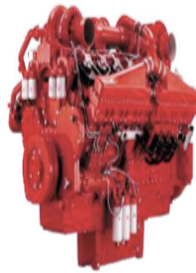

CUMMINS

Generator Group Features			Engine Features
Model	Standby kVA	Engine	Model
IMC-C-55	55	CUMMINS	S3,8-G6
IMC-C-66	66	CUMMINS	S3,8-G7
IMC-C-110	110	CUMMINS	6BTA5,9-G5
IMC-C-150	150	CUMMINS	6BTA5,9G6
IMC-C-170	170	CUMMINS	6BTA5,9G7
IMC-C-350	350	CUMMINS	QSL9-G5
IMC-C-400	400	CUMMINS	NTA 855-G4
IMC-C-500	500	CUMMINS	QSK 15 G6
IMC-C-550	550	CUMMINS	QSK 15 G8
IMC-C-700	700	CUMMINS	VTA 28 G5
IMC-C-825	825	CUMMINS	VTA 28 G6
IMC-C-880	880	CUMMINS	QSK 23 G3
IMC-C-1100	1100	CUMMINS	QST 30 G4
IMC-C-1100	1100	CUMMINS	KTA 38 G5
IMC-C-1410	1410	CUMMINS	KTA 50 G3
IMC-C-1650	1650	CUMMINS	KTA 50 G8
IMC-C-1675	1675	CUMMINS	KTA 50 G58
IMC-C-2250	2250	CUMMINS	QSK 60 G4
IMC-C-2500	2500	CUMMINS	QSK 60 G13
IMC-C-3000	3000	CUMMINS	QSK 78 G9